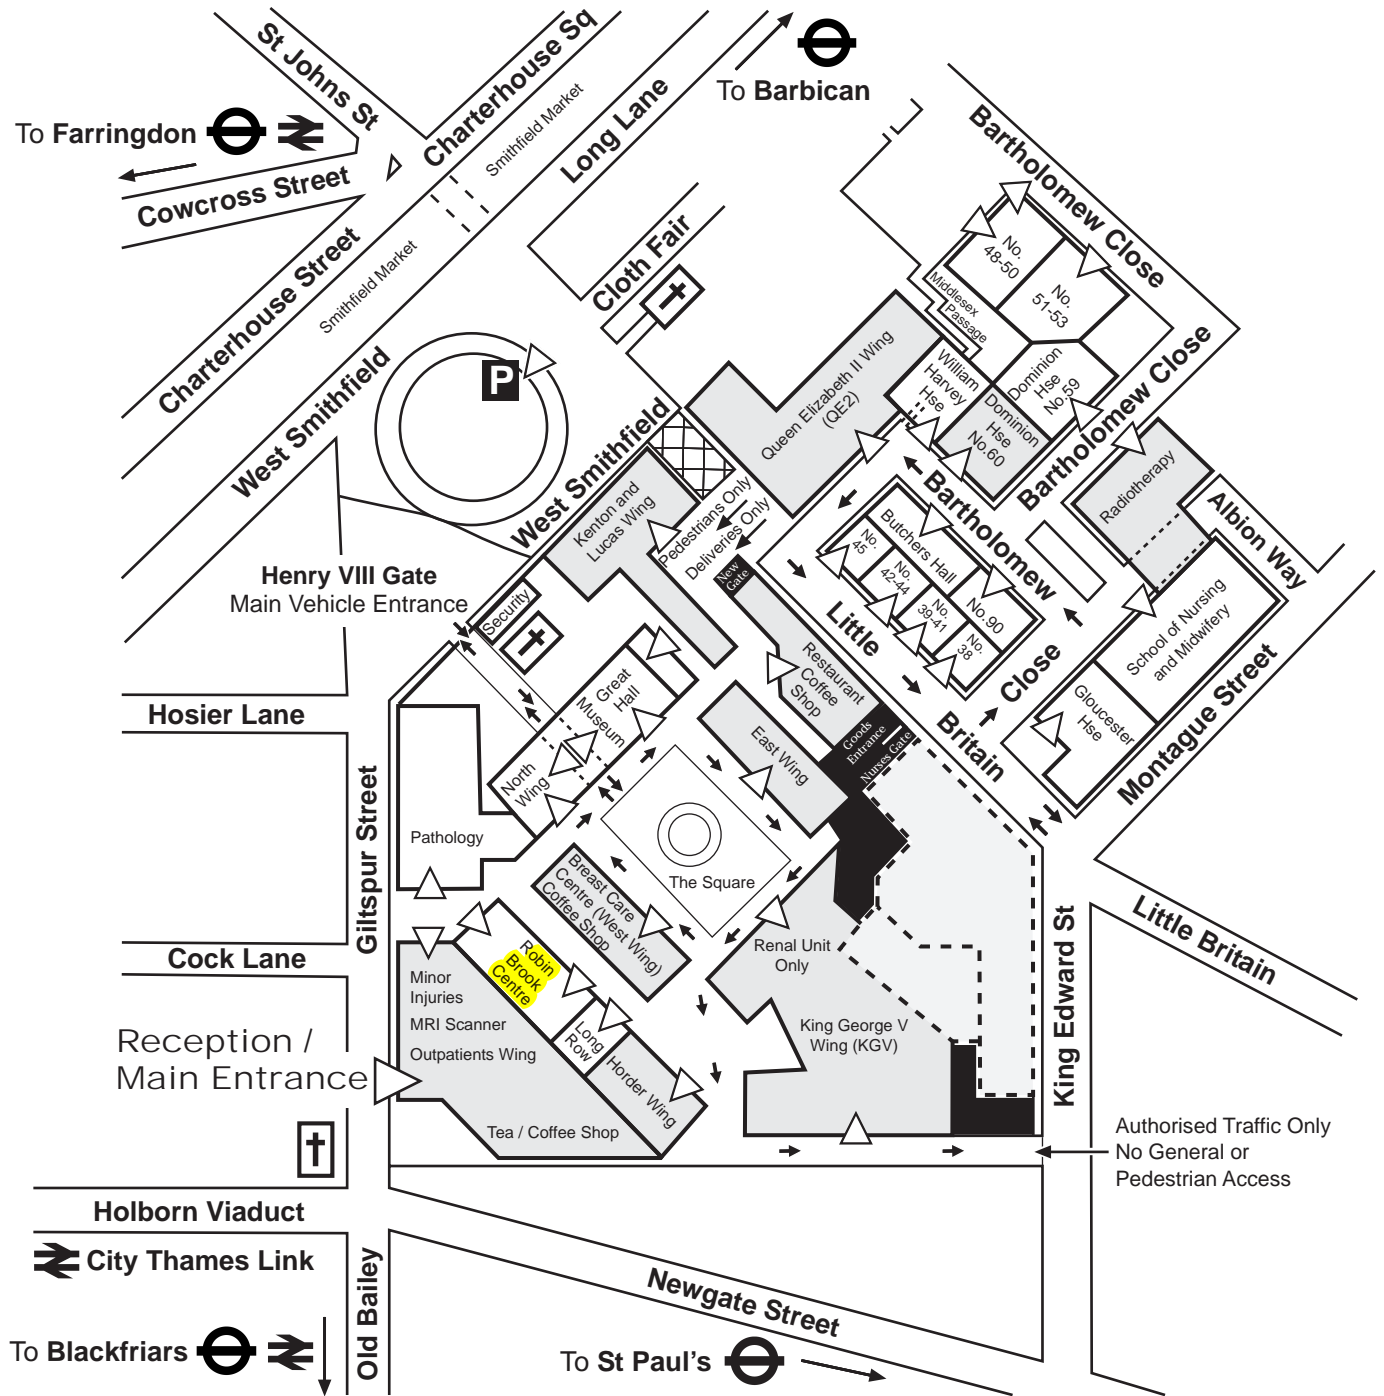

# St Bartholomew's Hospital West Smithfield, London EC1A 7BE

Switchboard: 020 7377 7000

- |   |                            |   |                   |   |                |
|---|----------------------------|---|-------------------|---|----------------|
|  | Pedestrian access only     |  | Patient areas     |  | Main entrances |
|  | Buildings under demolition |  | Non patient areas |  | Area closed    |